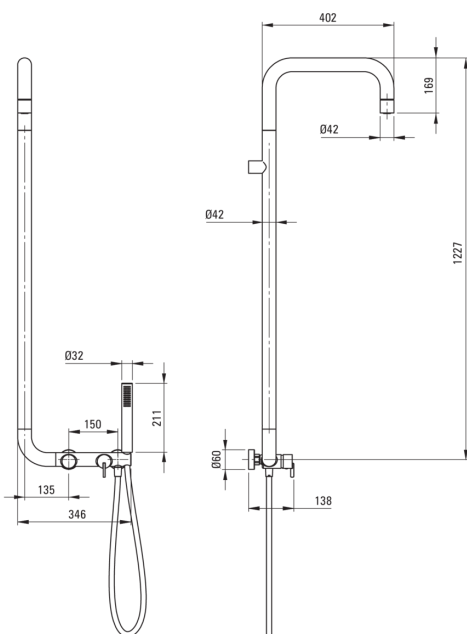

## Shower column, with shower mixer

Product code: **74804**

EAN: 5907650818946

Color: brushed steel

Warranty [years]: 5

### Shower head

Shape	round
Material	brass
Thickness	42
Diameter [mm]	42
Anti-calc	Yes
Number of functions	1
Stream type	rain

### Hoses

Length [mm]	1500
Braid type	not applicable
Anti-twist	1