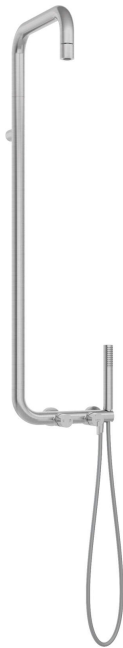

## Shower column, with shower mixer

Product code: **74804**

EAN: 5907650818946

Color: brushed steel

Warranty [years]: 5

### Shower columns

Finish	steel
Mixer	Yes

### Rod

Material	brass
----------	-------

### Shower head

Shape	round
Material	brass
Thickness	42
Diameter [mm]	42
Anti-calc	Yes
Number of functions	1
Stream type	rain